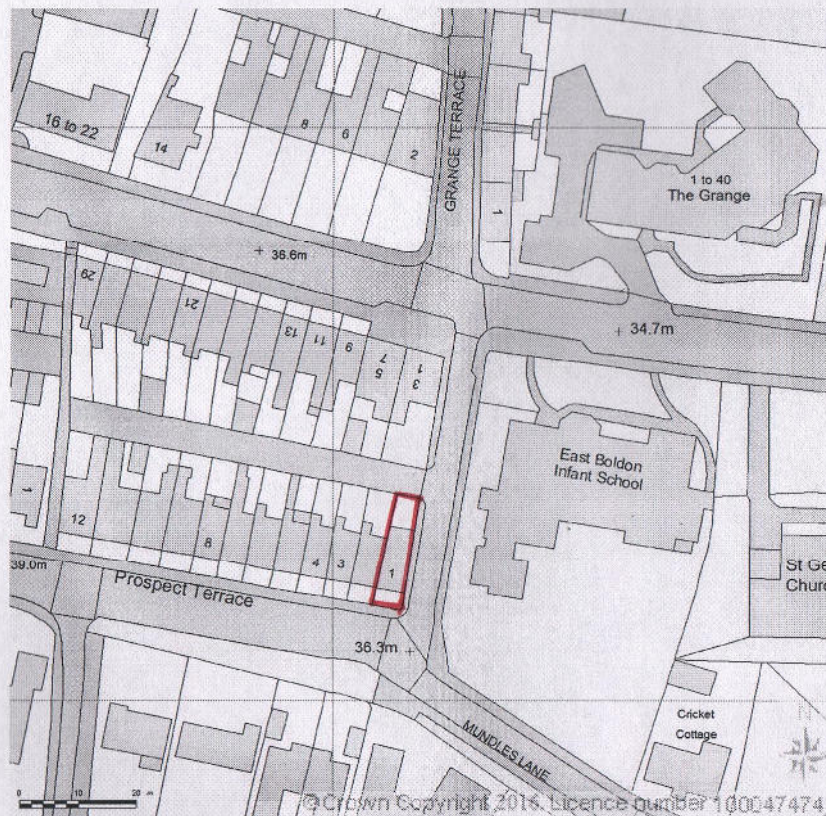

SITE LOCATION PLAN
AREA 2 HA
SCALE: 1:1250 on A4
CENTRE COORDINATES: 436515 , 561250

Supplied by Streetwise Maps Ltd
www.streetwise.net
Licence No: 100047474
08:19:27 07/03/2016